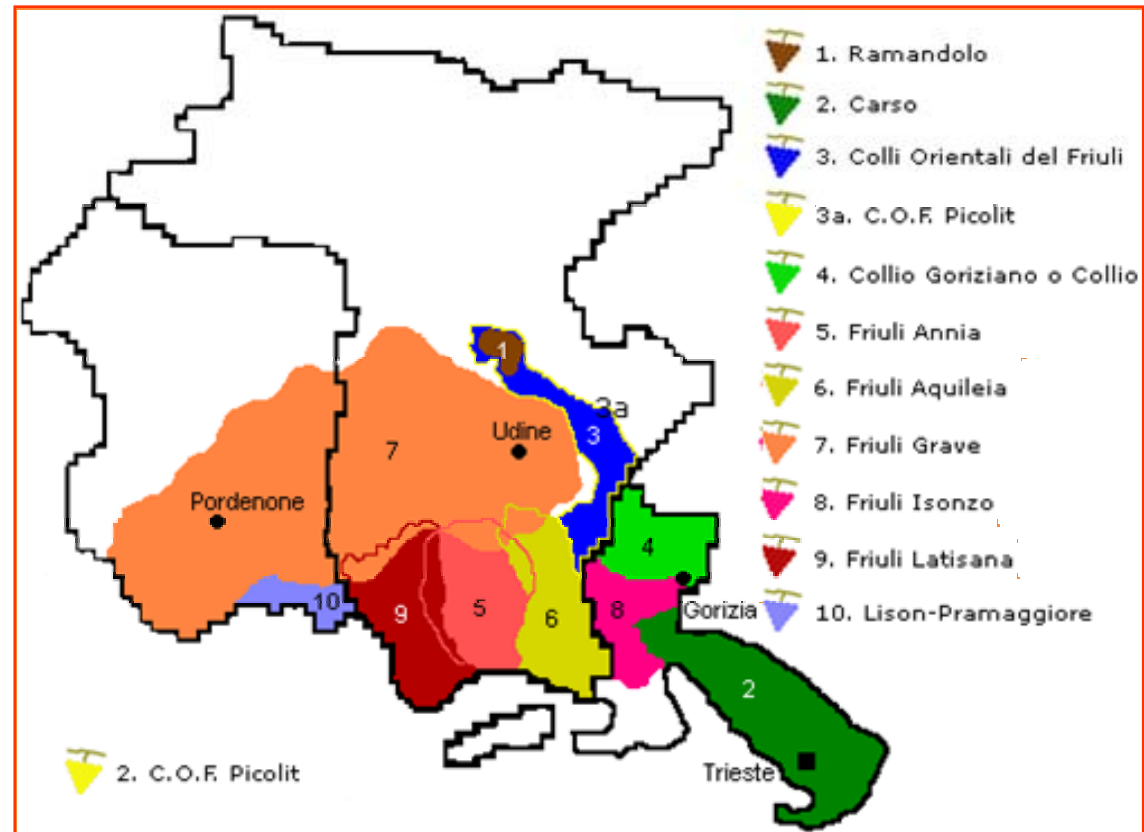

**FRIULI
wine zone map**

**Friuli Grave wine
zone is #7**

**We give credit for
this wine zone map
of FRIULI to
<http://lavinium.com>**

Palmanova