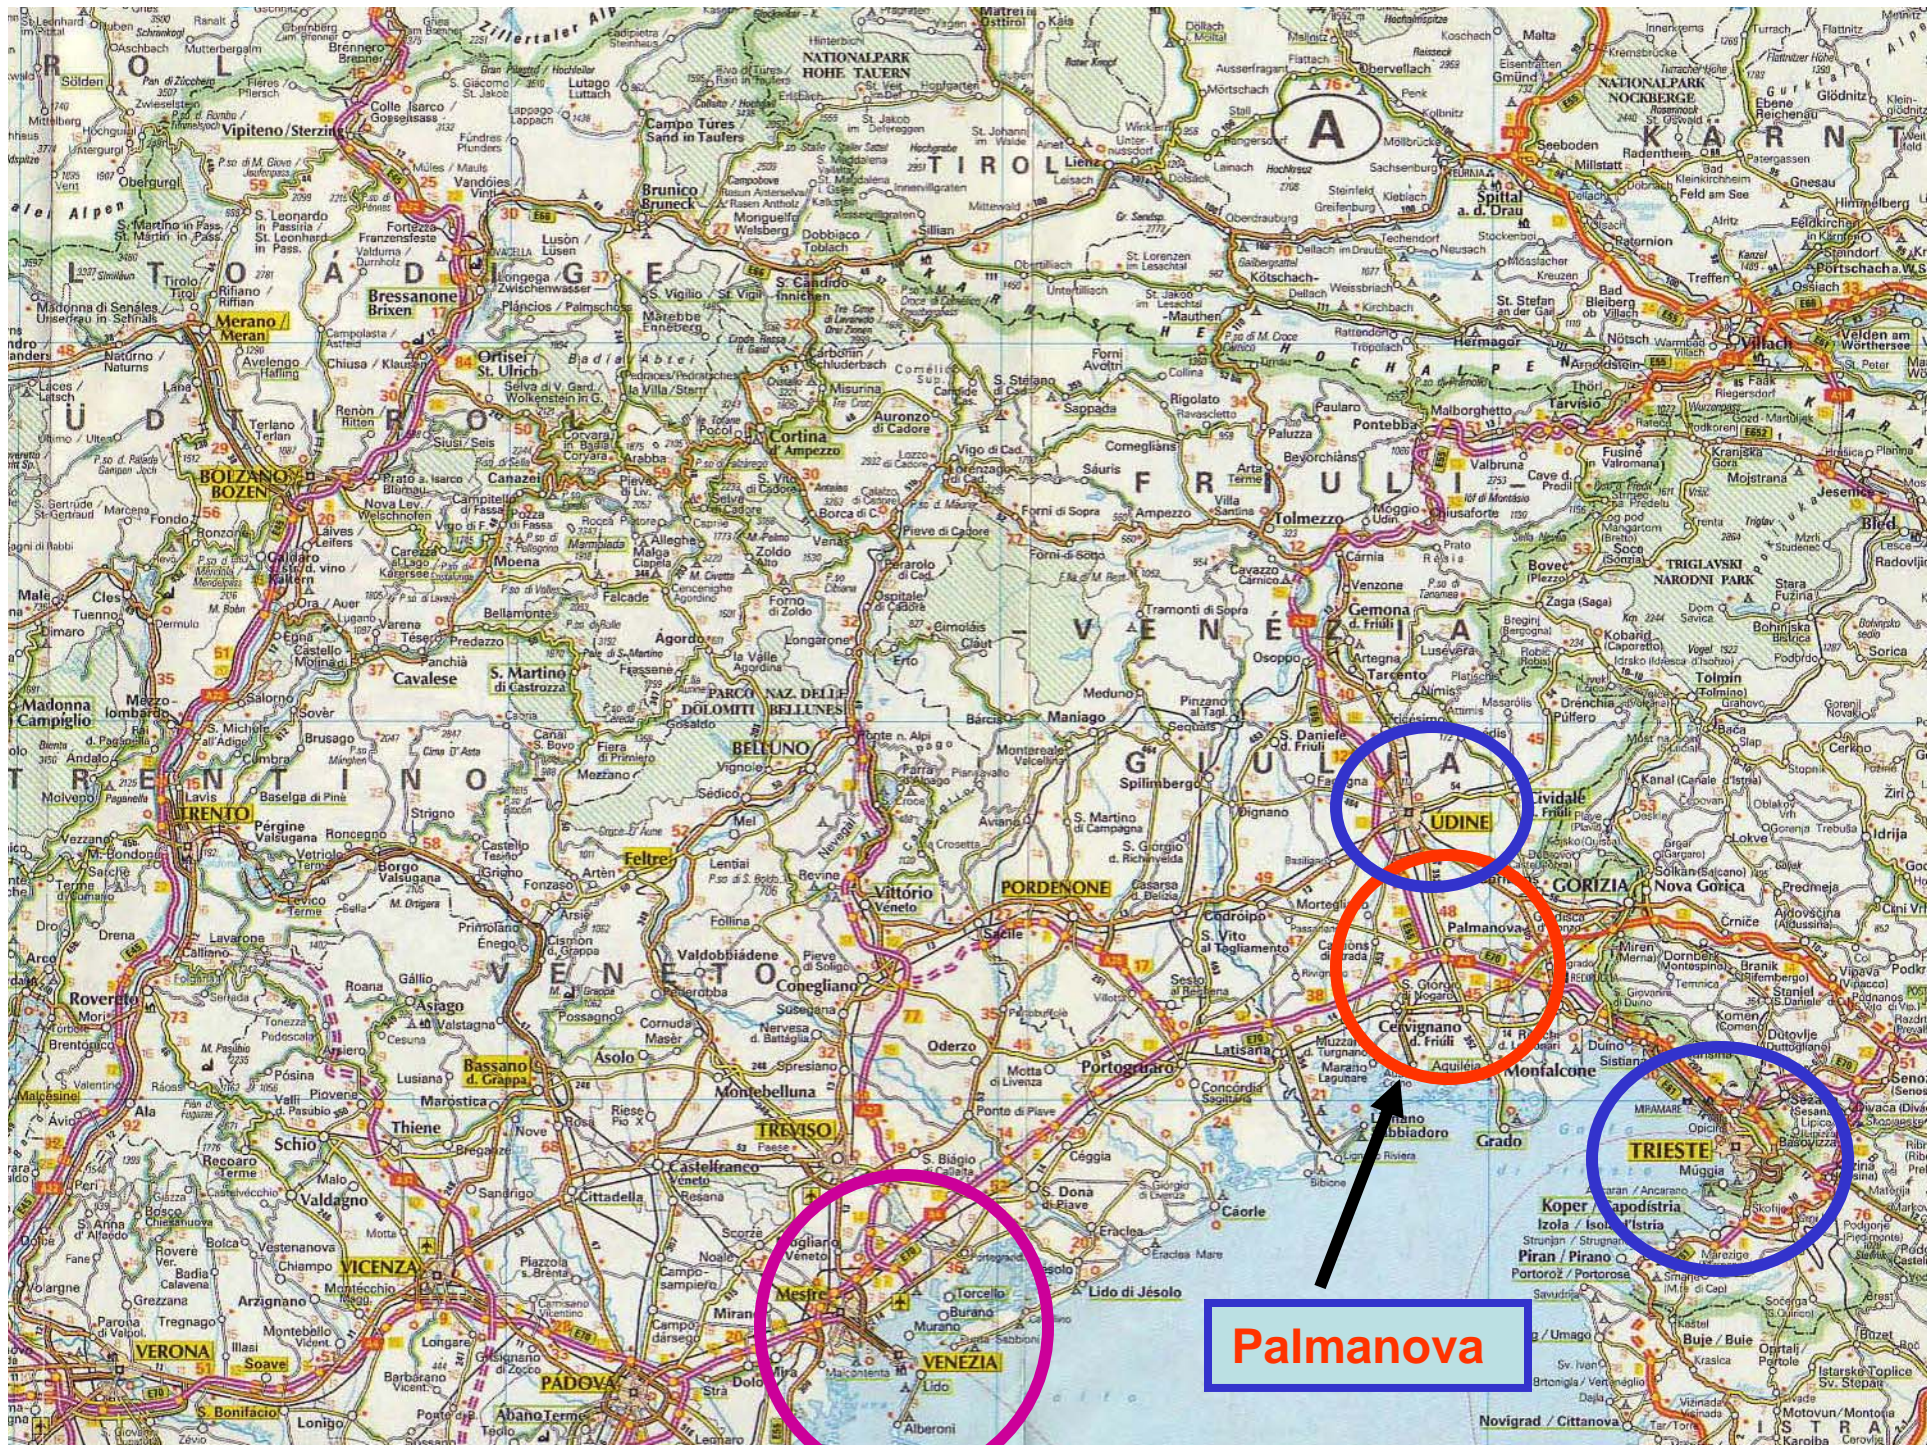

**FRIULI
wine zone map**

**Friuli Grave wine
zone is #7**

**We give credit for
this wine zone map
of FRIULI to
<http://lavinium.com>**

Palmanova