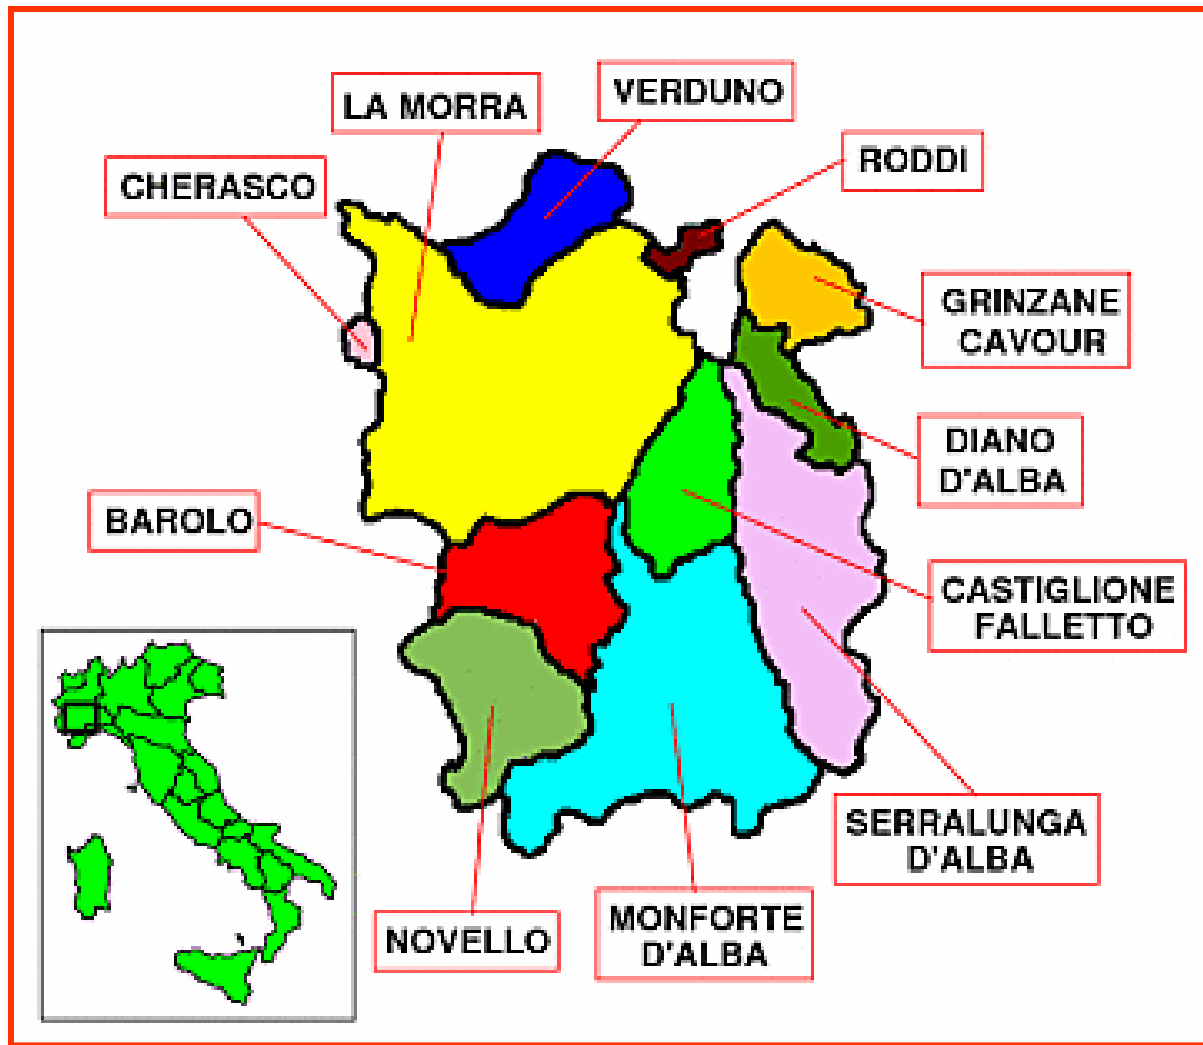

**PIEDMONT  
wine zone map**

**Barolo  
wine zone is #2**

**We give credit for  
this wine zone map  
of Piedmont to  
<http://lavinium.com>**

Thanks to DiWineTaste.com – Issue #37 of January, 2006

**NEBBIOLO D'ALBA is the GREEN area,  
while the ORANGE one is the LANGHE  
DOC NEBBIOLO**