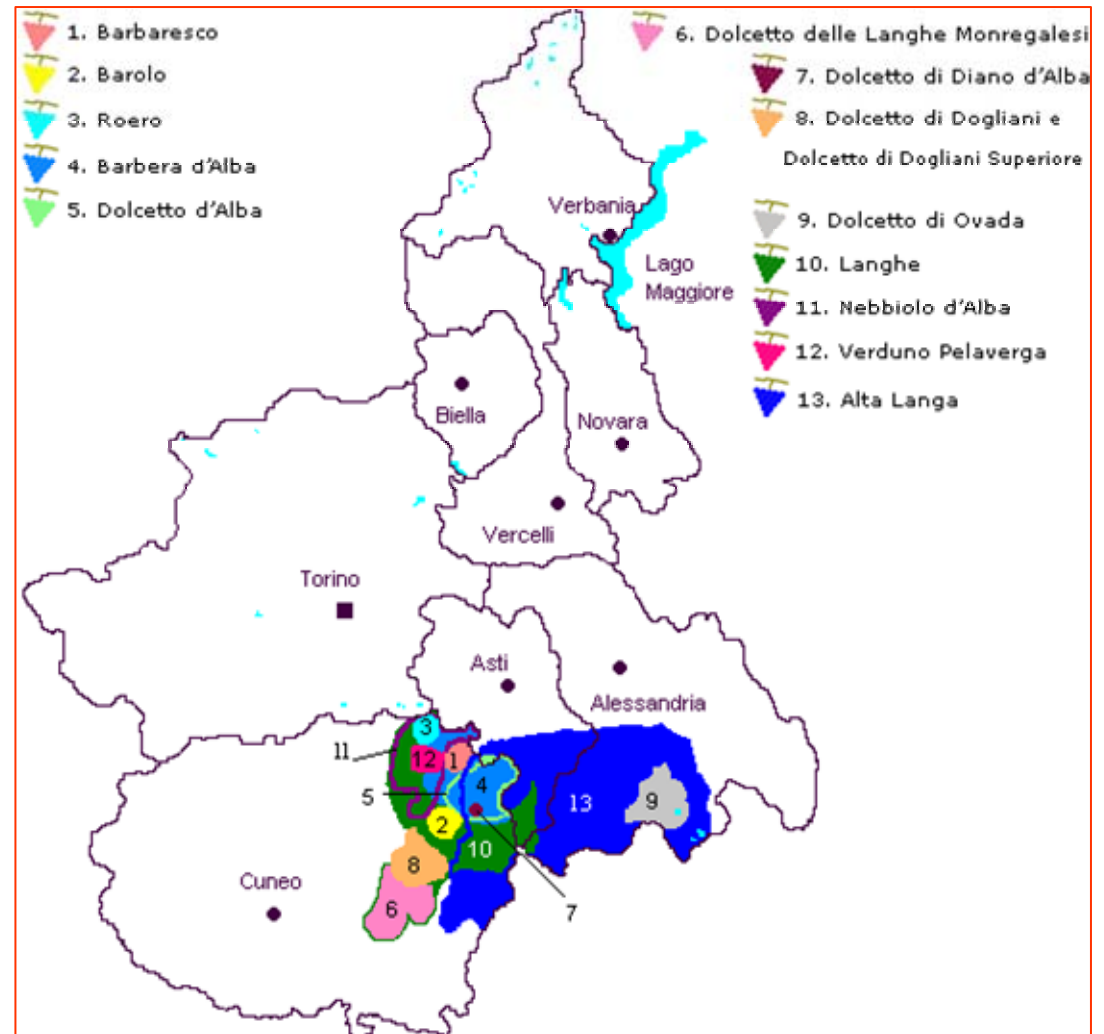

**PIEDMONT
wine zone map**

**Barolo
wine zone is #2**

**We give credit for
this wine zone map
of Piedmont to
<http://lavinium.com>**

Thanks to DiWineTaste.com – Issue #37 of January, 2006

**NEBBIOLO D'ALBA is the GREEN area,
while the ORANGE one is the LANGHE
DOC NEBBIOLO**