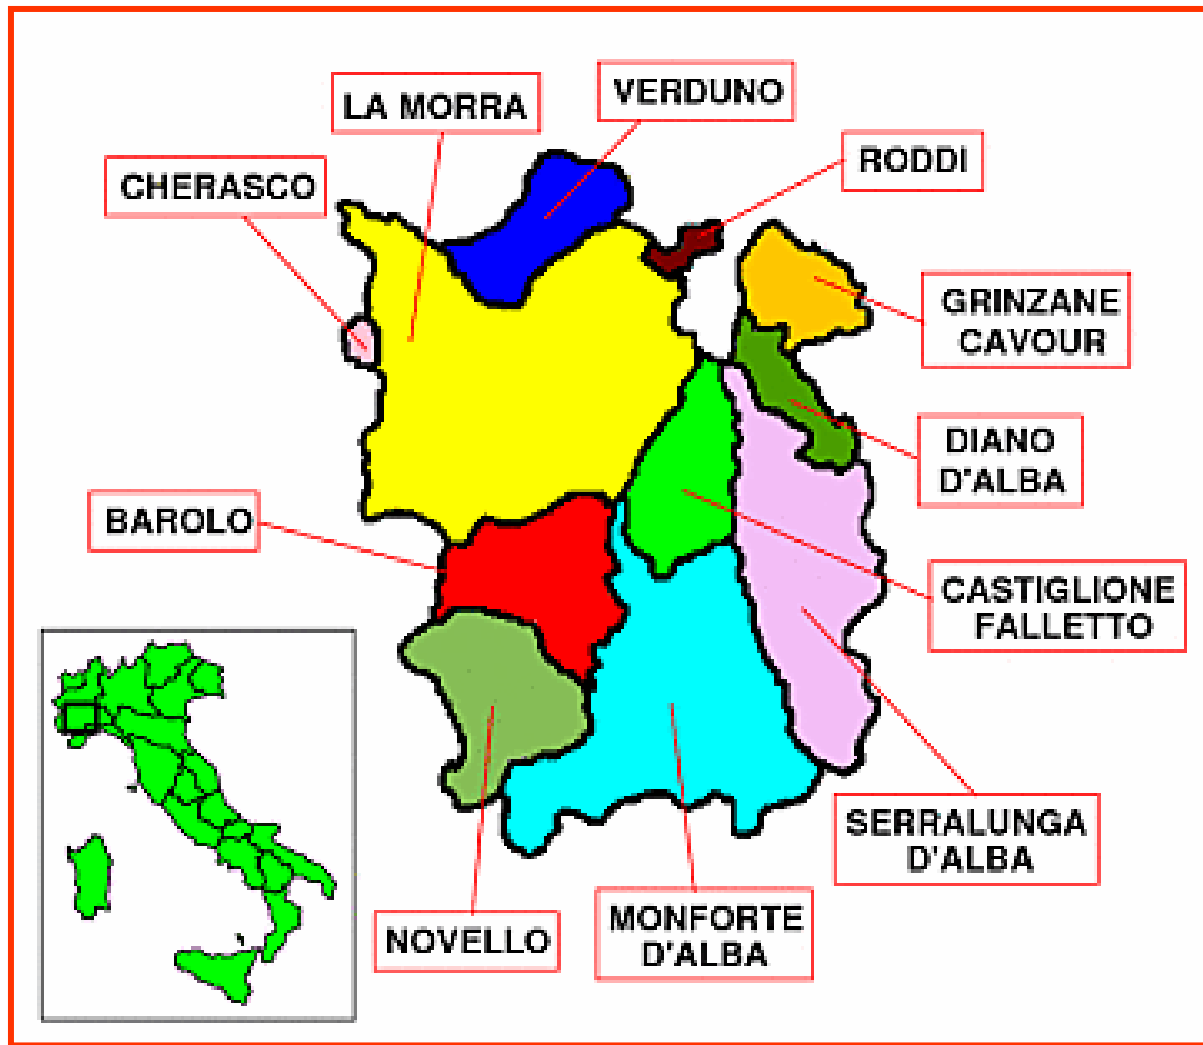

**PIEDMONT
wine zone map**

**Barolo
wine zone is #2**

**We give credit for
this wine zone map
of Piedmont to
<http://lavinium.com>**

Thanks to DiWineTaste.com – Issue #37 of January, 2006

**NEBBIOLO D'ALBA is the GREEN area,
while the ORANGE one is the LANGHE
DOC NEBBIOLO**