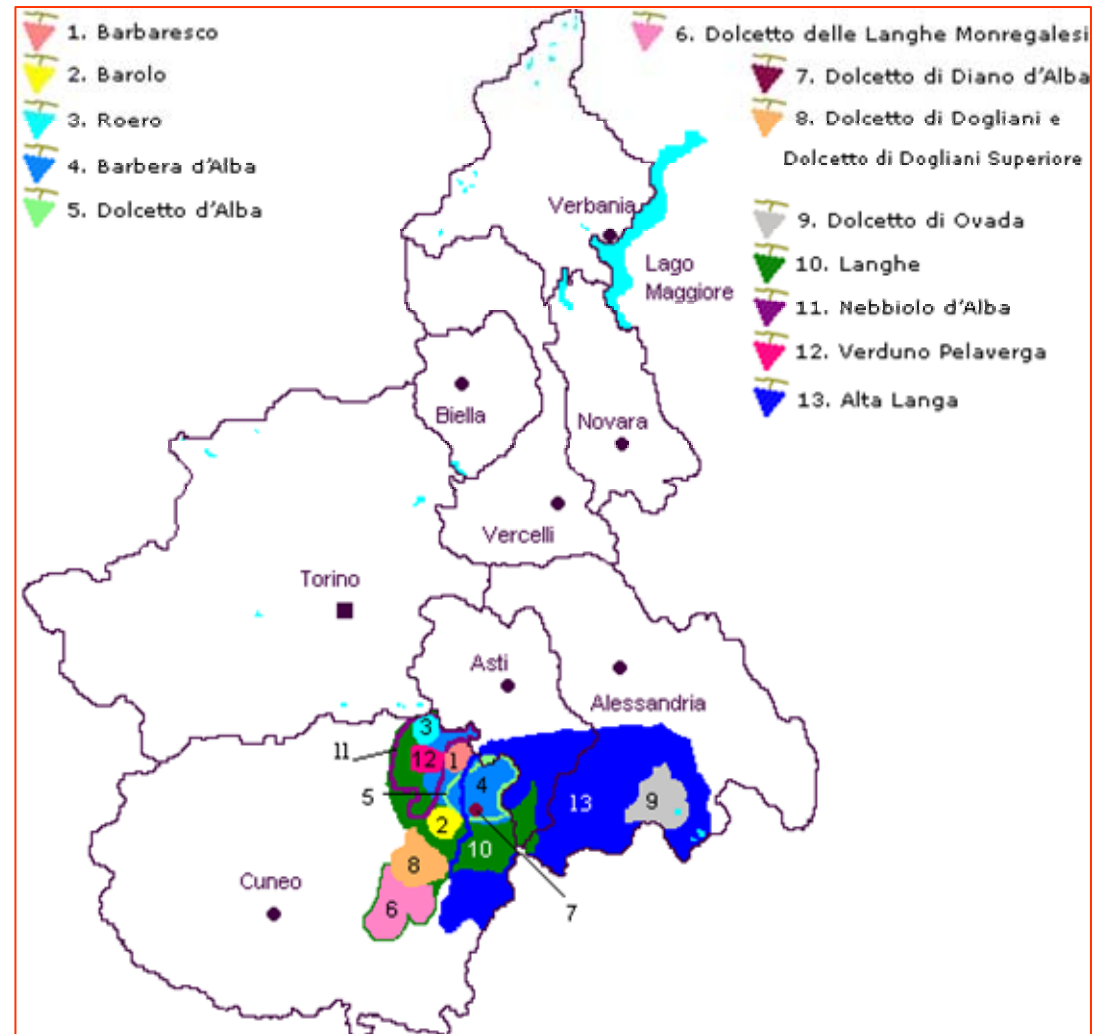

**PIEDMONT  
wine zone map**

**Barolo  
wine zone is #2**

**We give credit for  
this wine zone map  
of Piedmont to  
<http://lavinium.com>**

Thanks to DiWineTaste.com – Issue #37 of January, 2006

**NEBBIOLO D'ALBA is the GREEN area,  
while the ORANGE one is the LANGHE  
DOC NEBBIOLO**